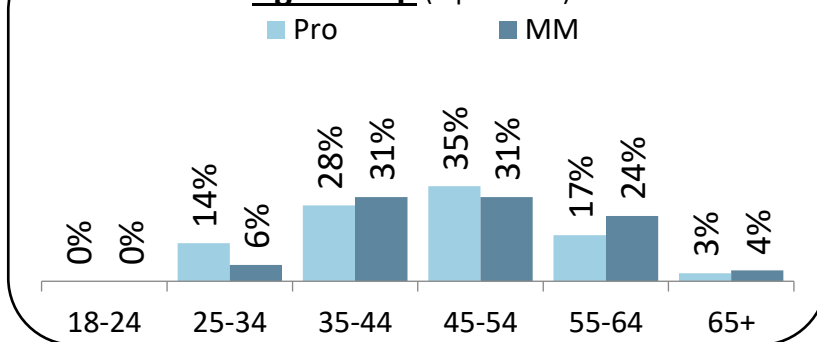

Age Group (if provided)