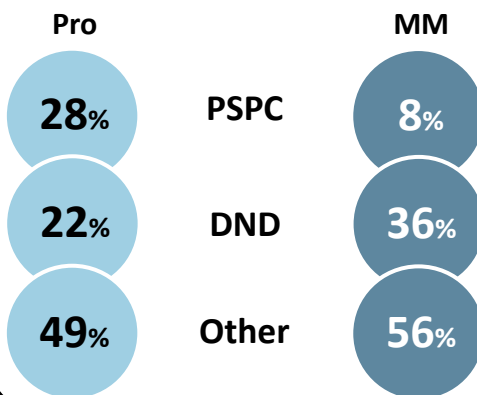

Current Professional Domain

- 62% Procurement ("Pro")
- 10% MM
- 18% Both Pro and MM
- 5% Other, incl. Pro
- 1% Other, incl. MM
- 5% Other, incl. Pro and MM

Feel Well Informed About CIPMM*

48% Pro

44% MM

3 in 4 have attended a PD course, event or program sponsored by CIPMM (74% Pro and 73% MM)

PD in Past Five Years

	Pro		MM	
	Where Accessed	Satisfied*	Where Accessed	Satisfied*
CSPS	91%	71%	77%	67%
CIPMM	63%	80%	58%	74%
GoC (excl. CSPS)	50%	79%	40%	82%

Length of Time Employed in Procurement/MM

Age Group (if provided)

Currently Primarily Employed

Occupational Classification

	Pro	MM
PG	79%	60%
EX	5%	10%
AS	4%	11%
EC	2%	1%
CR	2%	1%
Military	0%	2%
Other	7%	13%

Highest Level of Education Completed

Language Learned First