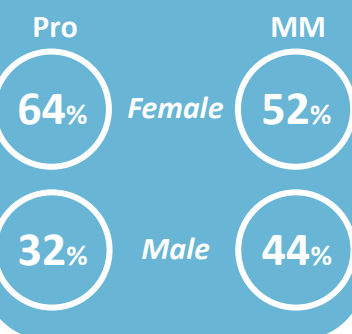

Age Group (if provided)

Currently Primarily Employed

Occupational Classification

	Pro	MM
PG	79%	60%
EX	5%	10%
AS	4%	11%
EC	2%	1%
CR	2%	1%
Military	0%	2%
Other	7%	13%

Highest Level of Education Completed

Language Learned First

Gender Identification

Employment Equity Groups

Primarily Reside When Working