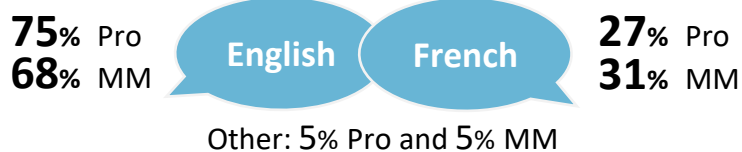

Age Group (if provided)

Currently Primarily Employed

Occupational Classification

	Pro	MM
PG	79%	60%
EX	5%	10%
AS	4%	11%
EC	2%	1%
CR	2%	1%
Military	0%	2%
Other	7%	13%

Highest Level of Education Completed

Language Learned First

Gender Identification

Employment Equity Groups

Primarily Reside When Working