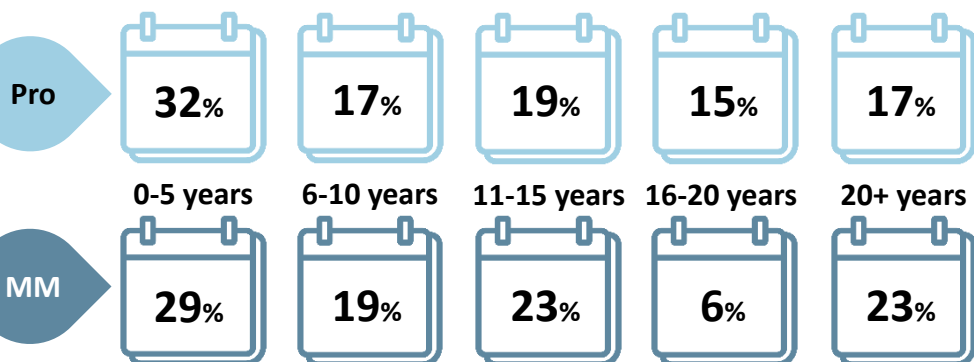

Current Professional Domain

- 62% Procurement ("Pro")
- 10% MM
- 18% Both Pro and MM
- 5% Other, incl. Pro
- 1% Other, incl. MM
- 5% Other, incl. Pro and MM

Feel Well Informed About CIPMM*

48% Pro

44% MM

3 in 4 have attended a PD course, event or program sponsored by CIPMM (74% Pro and 73% MM)

PD in Past Five Years

	Pro		MM	
	Where Accessed	Satisfied*	Where Accessed	Satisfied*
CSPS	91%	71%	77%	67%
CIPMM	63%	80%	58%	74%
GoC (excl. CSPS)	50%	79%	40%	82%

Length of Time Employed in Procurement/MM